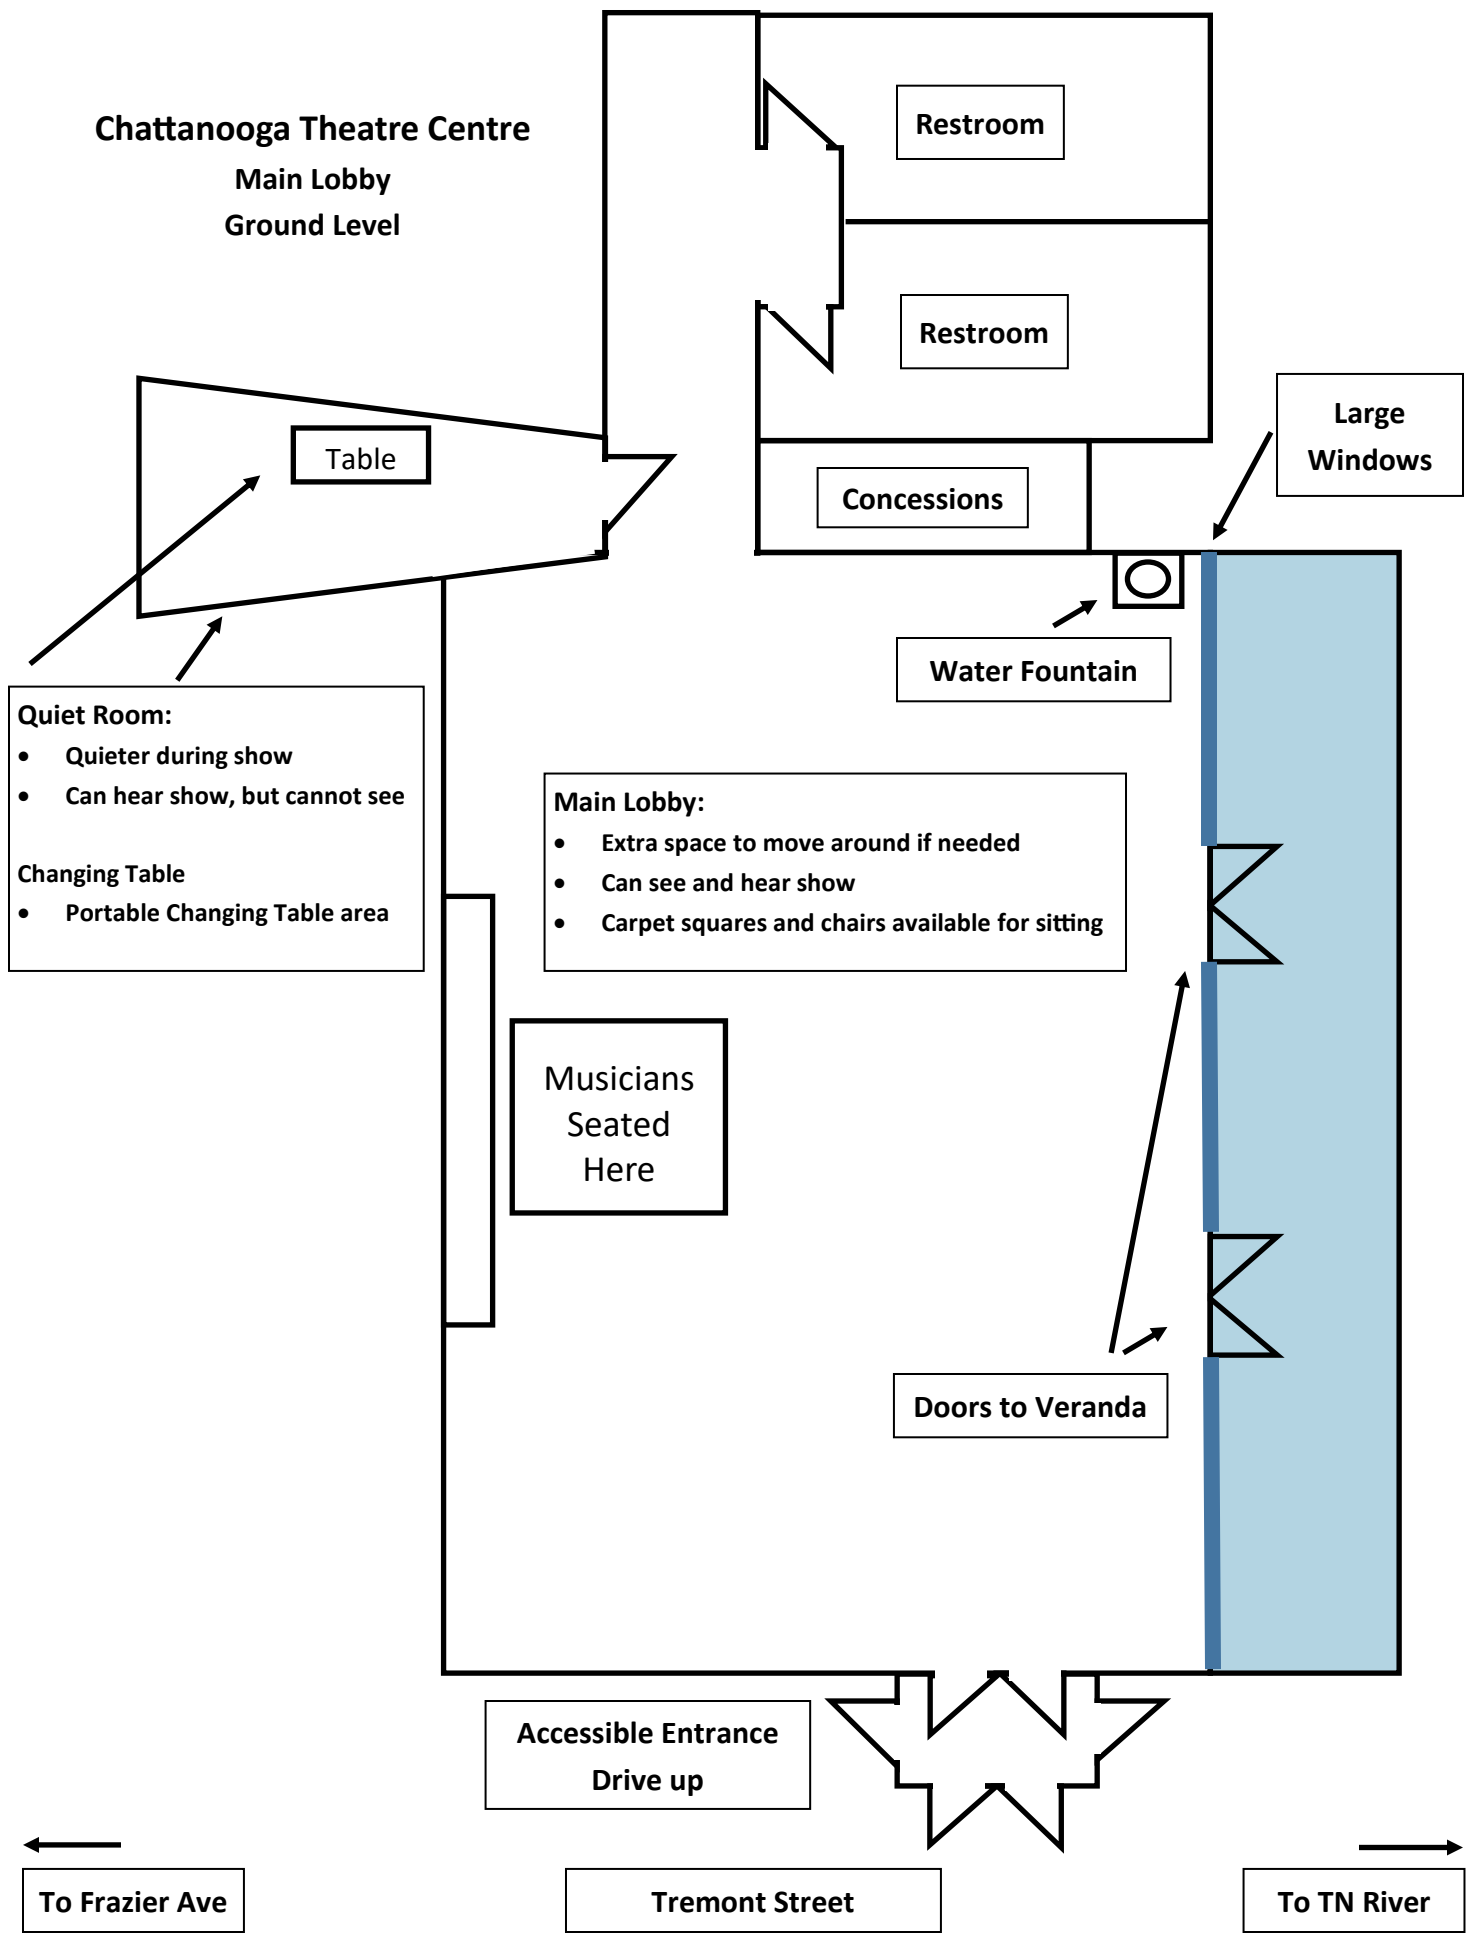

**Chattanooga Theatre Centre
Main Lobby
Ground Level**

Restroom

Restroom

Concessions

Large
Windows

Table

Water Fountain

Quiet Room:

- Quieter during show
- Can hear show, but cannot see

Changing Table

- Portable Changing Table area

Main Lobby:

- Extra space to move around if needed
- Can see and hear show
- Carpet squares and chairs available for sitting

Musicians
Seated
Here

Doors to Veranda

Accessible Entrance
Drive up

←
To Frazier Ave

Tremont Street

→
To TN River